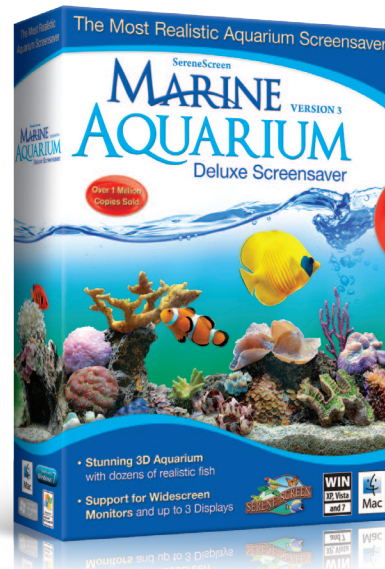

Over 1 Million
Copies Sold

DESCRIPTION

Immerse yourself in a stunningly realistic fish tank right on your Mac or PC!

Marine Aquarium Deluxe 3.0 delivers a mesmerizing, high-definition experience unlike any other screensaver. You'll be amazed by dozens of life-like fish, vivid lighting and realistic sound effects. And, it's easy to customize your aquarium with dozens of fish species that will captivate you with their realistic behaviors as they swim through a brilliant 3D coral reef.

"The most realistic-looking and beautiful virtual fish tank." – Tech TV

- **Select up to 30 On-Screen Fish.**
  Dozens of species to choose from all with realistic movements and behaviors.
- **Customize Your Aquarium.**
  Adjust lighting, bubbles and sounds to preferred settings. Even play relaxing music or create your own MP3 playlist.
- **Submerged Crystal Clock**
  Accurately displays current date and time. Even add pictures and logos for display.
- **Use Multiple Monitors.**
  Spread your aquarium across multiple monitors.
- **High-Definition Tank**
  Up to 30 life-like fish interacting with vibrant underwater coral.
- **Multi-Platform**
  Compatible with PCs and Macs.

SYSTEM REQUIREMENTS

Windows

- Windows® XP, Vista® or 7
- Intel® Pentium® III or faster
- 1 GB RAM
- CD-ROM Drive
- 16-bit display with 1024x768 resolution or better, Sound card with speakers

Macintosh

- Mac with an Intel® processor
- Mac OS X 10.4 or later
- 1 GB RAM
- CD-ROM Drive

Nova Development
23801 Calabasas Road
Calabasas, CA 91302-1547
818.591.9600
www.novadevelopment.com

Copyright © 2009 Nova Development. All rights reserved. The Nova logo is a registered trademark of Nova Development. EST 9/09